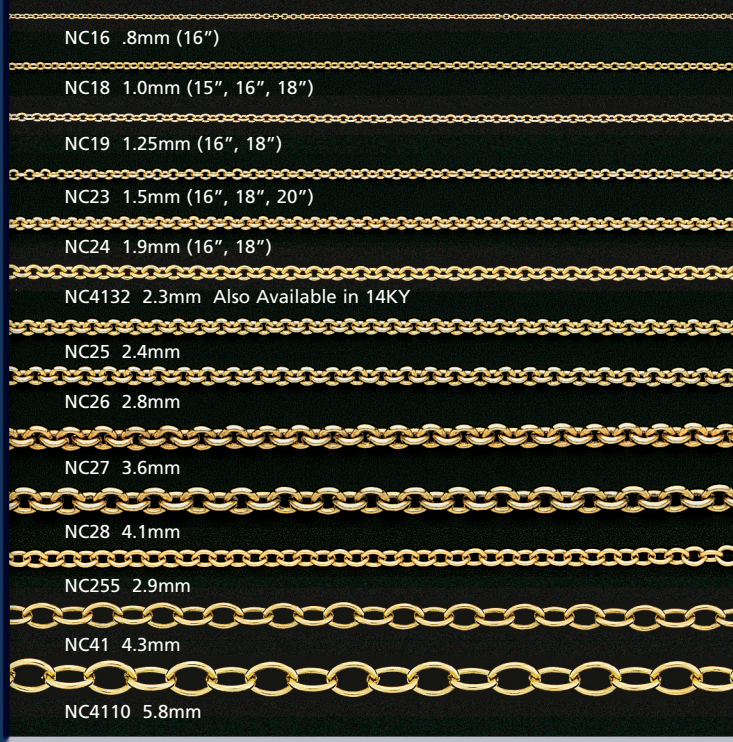

# 18K YELLOW CHAINS

## Cable Chains

## Diamond Cut Drawn Cable Chains

## Diamond Cut Curb Chains