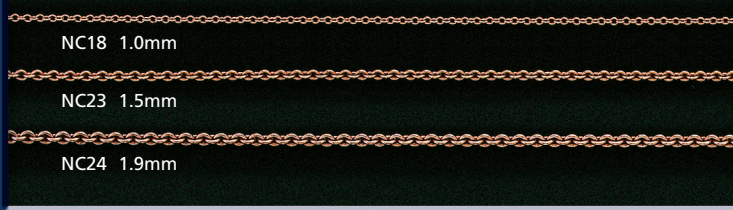

# 18K YELLOW CHAINS

## Diamond Cut Drawn Cable Chains

## Diamond Cut Curb Chains