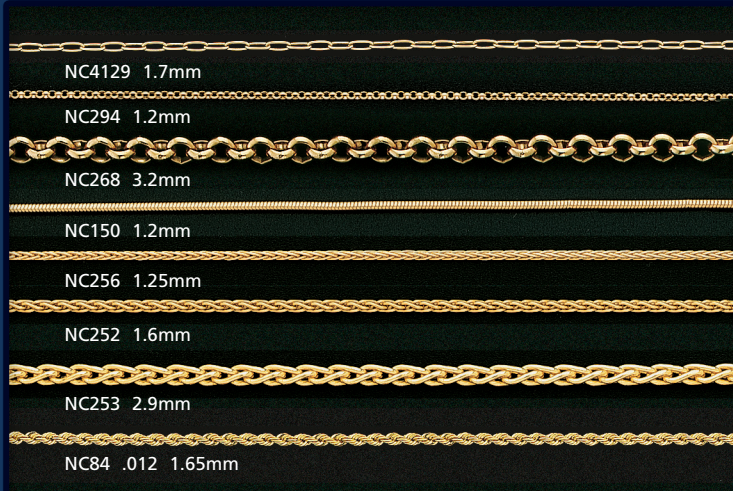

# 18K YELLOW CHAINS

## Diamond Cut Drawn Cable Chains

## Diamond Cut Curb Chains