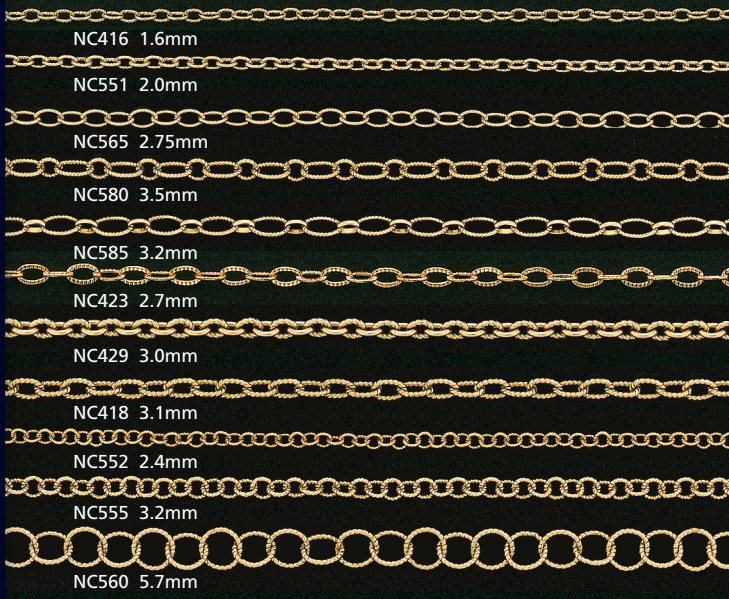

*Diamond Cut Curb Chains*

*14K Rose*

*Box Chains*

*Handmade Rope Chains*

*Twisted Wire Cable*

*Diamond Cut Solid Handmade Rope Chains*

*Wheat Chains*

*Machine Made Rope Chains*