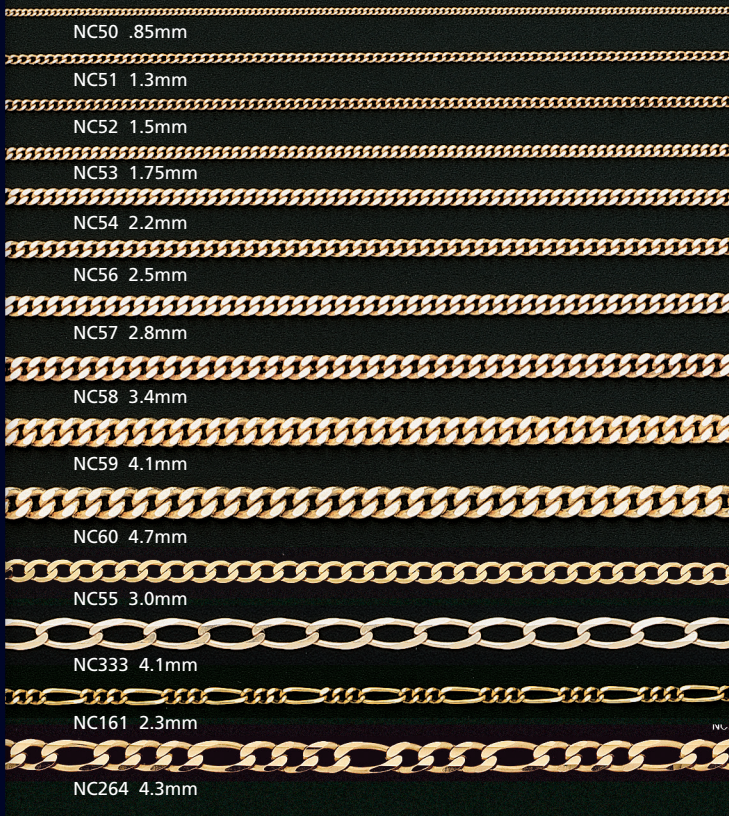

*Diamond Cut Curb Chains*

*14K Rose*

*Box Chains*

*Handmade Rope Chains*

*Twisted Wire Cable*

*Diamond Cut Solid Handmade Rope Chains*

*Wheat Chains*

*Machine Made Rope Chains*