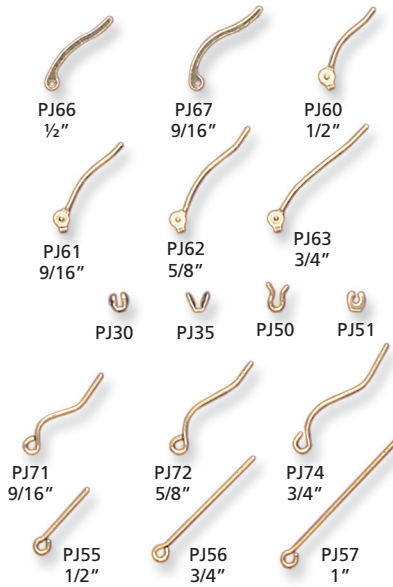

PINS, JOINTS, CATCHES, RING GUARDS AND WIRES FOR HOOP EARRINGS

Double Pins (18KY or W)

Stick Pin

Double Pins (14KY or W, 18KY or W)

Pin Stems (14KY, 14KW, 18KY, 18KW)

Ring Guards (14K and Gold Filled)

Joints

Top Opening Side Opening