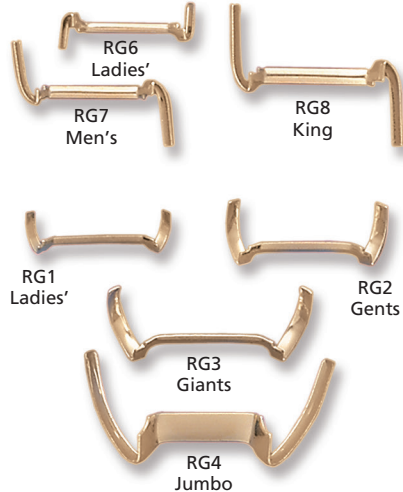

PINS, JOINTS, CATCHES, RING GUARDS AND WIRES FOR HOOP EARRINGS

Double Pins (18KY or W)

Stick Pin

Double Pins (14KY or W, 18KY or W)

Pin Stems (14KY, 14KW, 18KY, 18KW)

Ring Guards (14K and Gold Filled)

Joints

Top Opening Side Opening