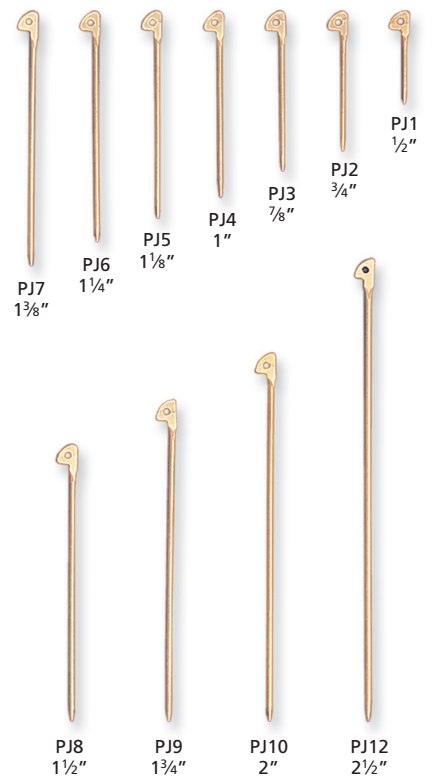

PINS, JOINTS, CATCHES, RING GUARDS AND WIRES FOR HOOP EARRINGS

Double Pins (18KY or W)

Stick Pin

Double Pins (14KY or W, 18KY or W)

Pin Stems (14KY, 14KW, 18KY, 18KW)

Ring Guards (14K and Gold Filled)

Joints

Top Opening Side Opening