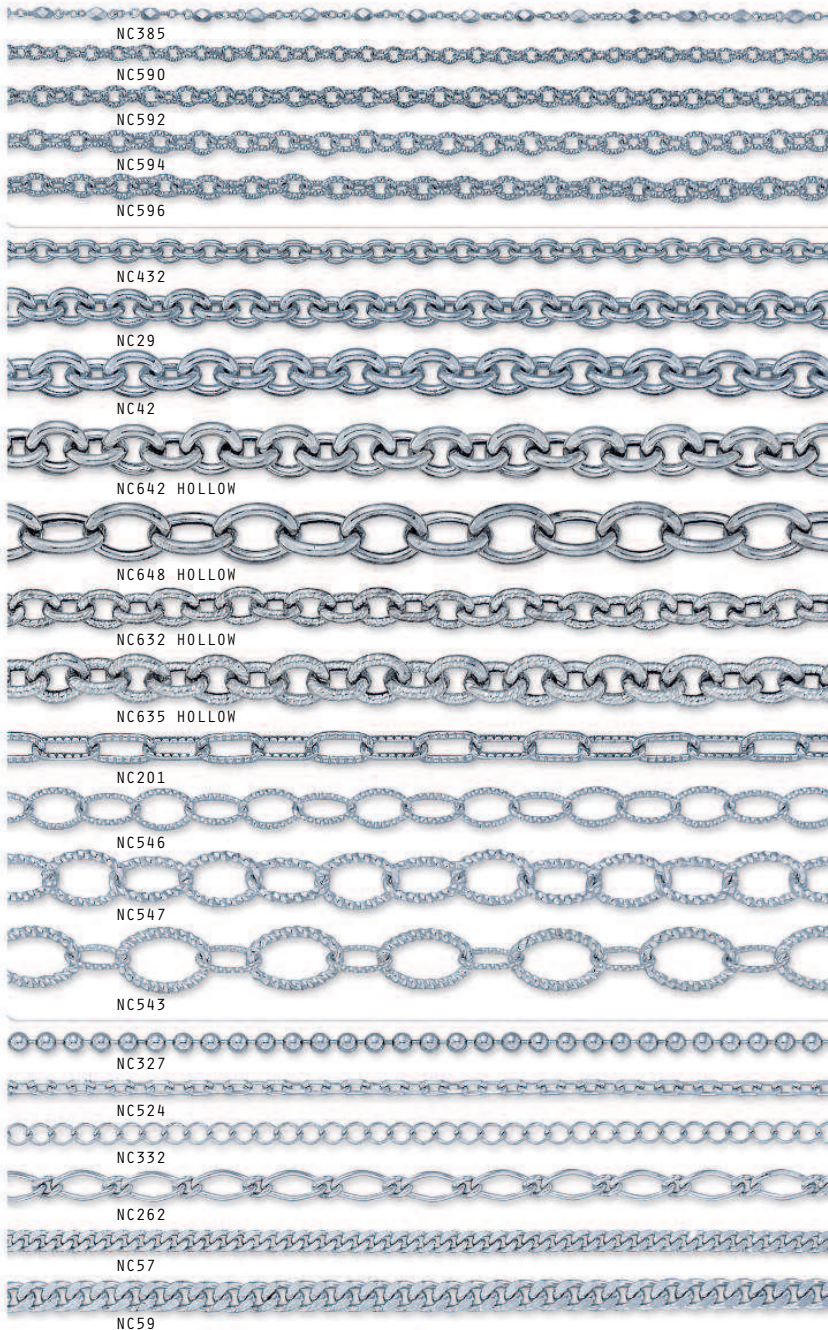

Silver Chains

A. HERSCHLAG INC. – FINDINGS

41 West 47th Street N.Y.C., NY 10036
(212) 921-2660 • Toll Free: (800) 223-6885 • (877) AHFINDS
Fax: (212) 921-2747 • Toll Free Fax: (877) 921-2747
website: www.hfindings.com • e-mail: info@hfindings.com

GOLD SOLDER								
KARAT	SHEET	CLIPPED	KARAT	SHEET	CLIPPED	KARAT	SHEET	CLIPPED
6 EASY REG	SL60	SL65	10 HARD PLUMB	SL102	SL107	14 HARD PLUMB	SL142	SL147
6 EASY PLUMB	SL61	SL66	12 EASY PLUMB	SL121	SL126	18 EASY REG	SL180	---
6 HARD PLUMB	SL62	---	12 HARD PLUMB	SL122	---	18 EASY PLUMB	SL181	SL186
8 EASY REG	SL80	---	12 MED PLUMB	SL123	---	18 PINK PLUMB	SL181PY	---
8 EASY PLUMB	SL81	---	14 EASY REG	SL140	SL145	18 MED PLUMB	SL183	---
8 HARD PLUMB	SL82	---	14 X-EASY PLUMB	SL144	---	18 GREEN PLUMB	SL181GY	---
10 X-EASY PLUMB	SL104	---	14 EASY PLUMB	SL141	SL146	18 HARD PLUMB	SL182	---
10 EASY REG	SL100	SL105	14 PINK HARD PLU.	SL142PY	---	18 X-EASY PLUMB	SL184	---
10 EASY PLUMB	SL101	SL106	14 GREEN PLUMB	SL141GY	---	20 HARD PLUMB	SL200	---
10 MED PLUMB	SL103	---	14 MED PLUMB	SL143	SL148	22 SOFT PLUMB	SL221	---