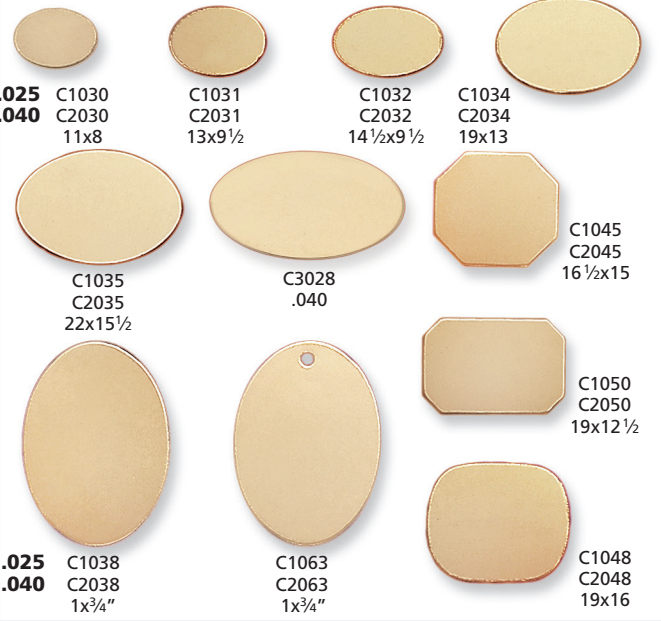

ASSORTED 14K YELLOW DISCS

*Most discs can be special ordered in 14K white and 18K Yellow.
 Top style number indicates .025 thickness, Bottom style number indicates .040 thickness.*

Round Discs

.025 C1002	C1004	C1006	C1008	C1009	C1010
.040 C2002	C2004	C2006	C2008	C2009	C2010
3/8"	1/2"	5/8"	3/4"	7/8"	1"

Round Washers

C1071	C1075
C2071	C2075

Heart Shape Discs

C1080	C1082	C1065
C2080	C2082	C1083
3/8"	5/8"	C2083
C1081	C1085	C1088
C2081	C2085	C1086
1/2"	1"	C2086
C1084	C1088	C1086
C2084	.025	C2086
7/8"		1 1/4"

Oval Discs

.025 C1030	C1031	C1032	C1034
.040 C2030	C2031	C2032	C2034
11x8	13x9 1/2	14 1/2x9 1/2	19x13
C1035	C3028	C1045	C2045
C2035	.040	16 1/2x15	
22x15 1/2		C1050	C2050
		19x12 1/2	
.025 C1038	C1063	C1048	C2048
.040 C2038	C2063	19x16	
1x3/4"	1x3/4"		

C126	C127	C128	C919	C920
.015	.015	.015	.030	.030
C1056	C420	C1051	C1052	C2052
.025	.020	.025	22mm	
C1049	C1018	C1020	C1021	C1022
C2049	C2018	C2020	C2021	C2022
19x11	1/2"	5/8"	3/4"	7/8"
C1023	C1024	C1025		
C2023	C2024	C2025		
1"	1 1/4"	1 1/2"		
C1027	C1029			
C2027	C2029			
1 3/4"	2"			