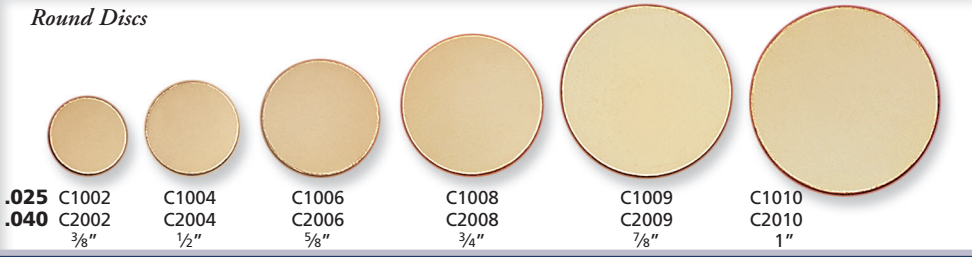

ASSORTED 14K YELLOW DISCS

*Most discs can be special ordered in 14K white and 18K Yellow.
 Top style number indicates .025 thickness, Bottom style number indicates .040 thickness.*

Round Discs

.025 C1002	C1004	C1006	C1008	C1009	C1010
.040 C2002	C2004	C2006	C2008	C2009	C2010
3/8"	1/2"	5/8"	3/4"	7/8"	1"

Round Washers

C1071	C1075
C2071	C2075

Heart Shape Discs

C1080	C1082	C1065
C2080	C2082	C1083
3/8"	5/8"	C2083
C1081	C1085	C1088
C2081	C2085	C1086
1/2"	1"	C2086
C1084	C1088	C1086
C2084	.025	C2086
7/8"		1 1/4"

Oval Discs

.025 C1030	C1031	C1032	C1034
.040 C2030	C2031	C2032	C2034
11x8	13x9 1/2	14 1/2x9 1/2	19x13
C1035	C3028	C1045	C2045
C2035	.040	16 1/2x15	
22x15 1/2		C1050	C2050
		19x12 1/2	
.025 C1038	C1063	C1048	C2048
.040 C2038	C2063	19x16	
1x3/4"	1x3/4"		

C126	C127	C128	C919	C920
.015	.015	.015	.030	.030
C1056	C420	C1051	C1052	C2052
.025	.020	.025	22mm	
C1049	C1018	C1020	C1021	C1022
C2049	C2018	C2020	C2021	C2022
19x11	1/2"	5/8"	3/4"	7/8"
C1023	C1024	C1025		
C2023	C2024	C2025		
1"	1 1/4"	1 1/2"		
C1027	C1029			
C2027	C2029			
1 3/4"	2"			