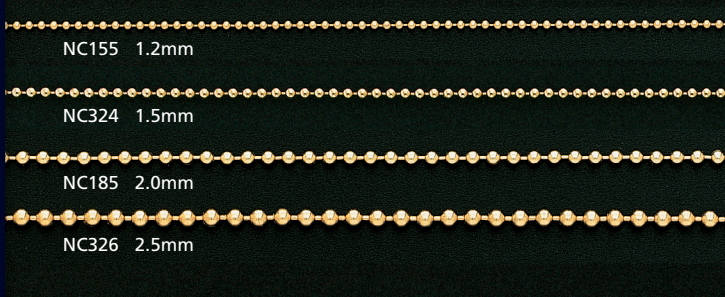

# 18K CHAINS, 14K BEADS AND ROUNDELLS

*Some are available in 18kt.*

## Ball Chains, 18K Yellow

## Round Regular Weight Two Hole Beads

## Heavy Weight Round Beads