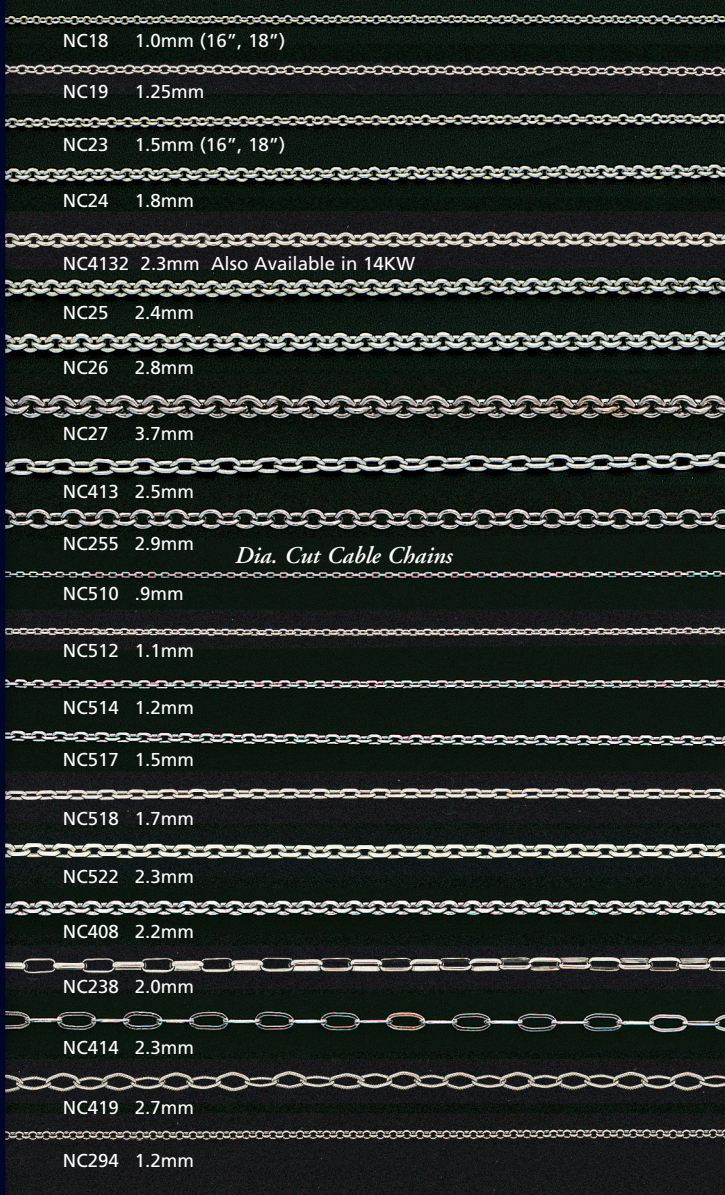

# 18K CHAINS, 14K BEADS AND ROUNDELLS

*Some are available in 18kt.*

## Cable Chains

## Ball Chains, 18K Yellow

## Round Regular Weight Two Hole Beads