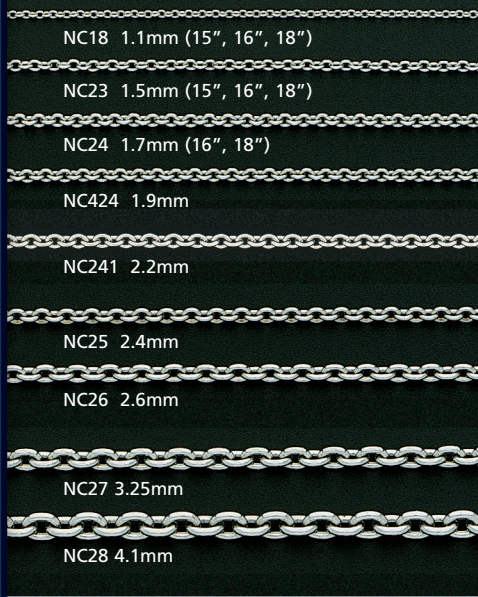

PLATINUM CHAINS AND FINDINGS

Round Cable Chains

Diamond Cut Drawn Cable Chains